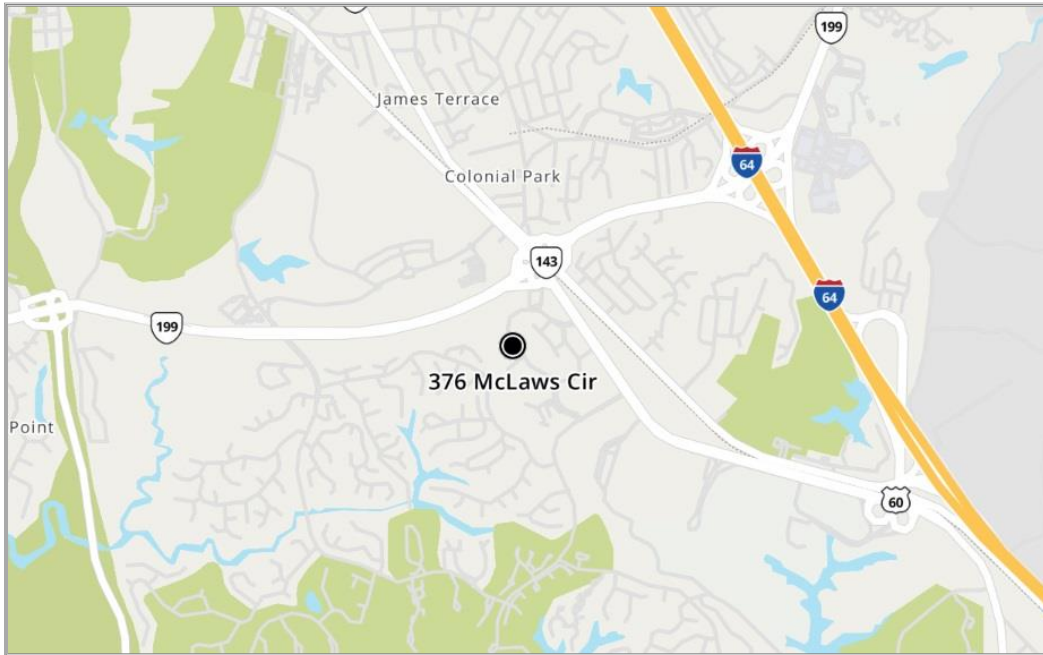

Maps

*This information was obtained from sources deemed to be reliable, but is not warranted.
This offer subject to errors and omissions, or withdrawal, without notice.*