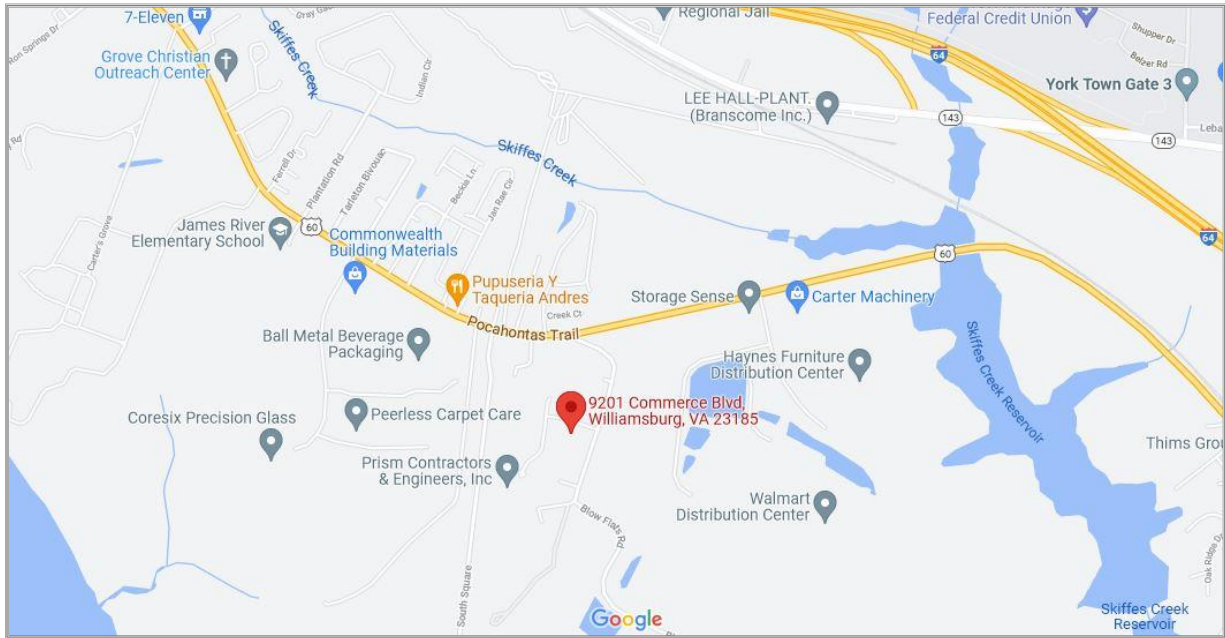

Maps

*This information was obtained from sources deemed to be reliable, but is not warranted.
This offer subject to errors and omissions, or withdrawal, without notice.*