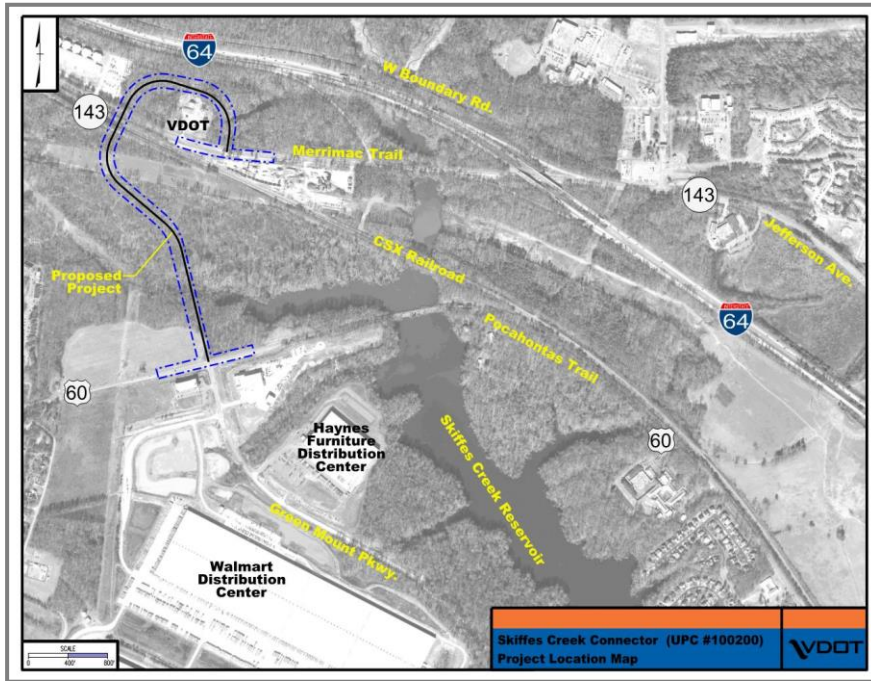

757.209.2990

For Sale

Location: 9201 Warwick Boulevard Newport News, Virginia (James City County)

Description: This offering is for an industrial parcel of land located in the Skiffes Creek Industrial Park directly off of Blow Flats Road in James City County, Virginia. The property has M2 zoning which is the least restrictive industrial use that James City County offers! Additionally, this site is located in a planned industrial subdivision with all utilities ready to be tapped and a communal storm water plan for every property within the park – alleviating the need for an onsite BMP! This is the last developable parcel in Skiffes Creek Industrial Park, the entryway parcel to the park, and is also the highest elevated property in the park! Most importantly – VDOT's Skiffes Creek Connector is slated to be finished by the end of 2022 which will provide future owners faster and easier access to Interstate 64! Without question this is an absolute 'rare find' for industrial development on the peninsula and one of the last of it's kind in the entire county!

Land Size: 1.73 Acres

Zoning: M2: General Industrial

Sale Price: \$280,000.00

General Information:

- Rare opportunity
- Located James City County
- Future access to I-64
- Surrounded by numerous Industrial users including the Wal-Mart Distribution Center
- Most inclusive zoning in the county

Photographs

Street View

Street View

*This information was obtained from sources deemed to be reliable, but is not warranted.
This offer subject to errors and omissions, or withdrawal, without notice.*

Photographs