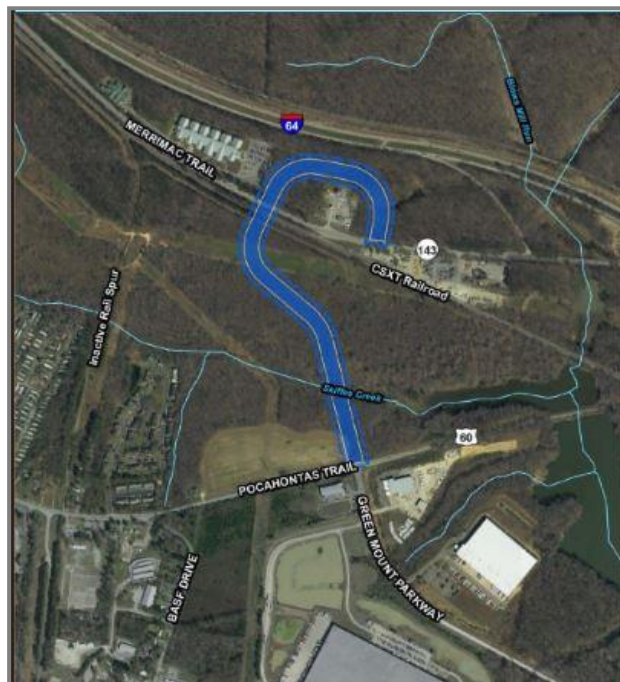

New I64 Connector

*This information was obtained from sources deemed to be reliable, but is not warranted.
This offer subject to errors and omissions, or withdrawal, without notice.*