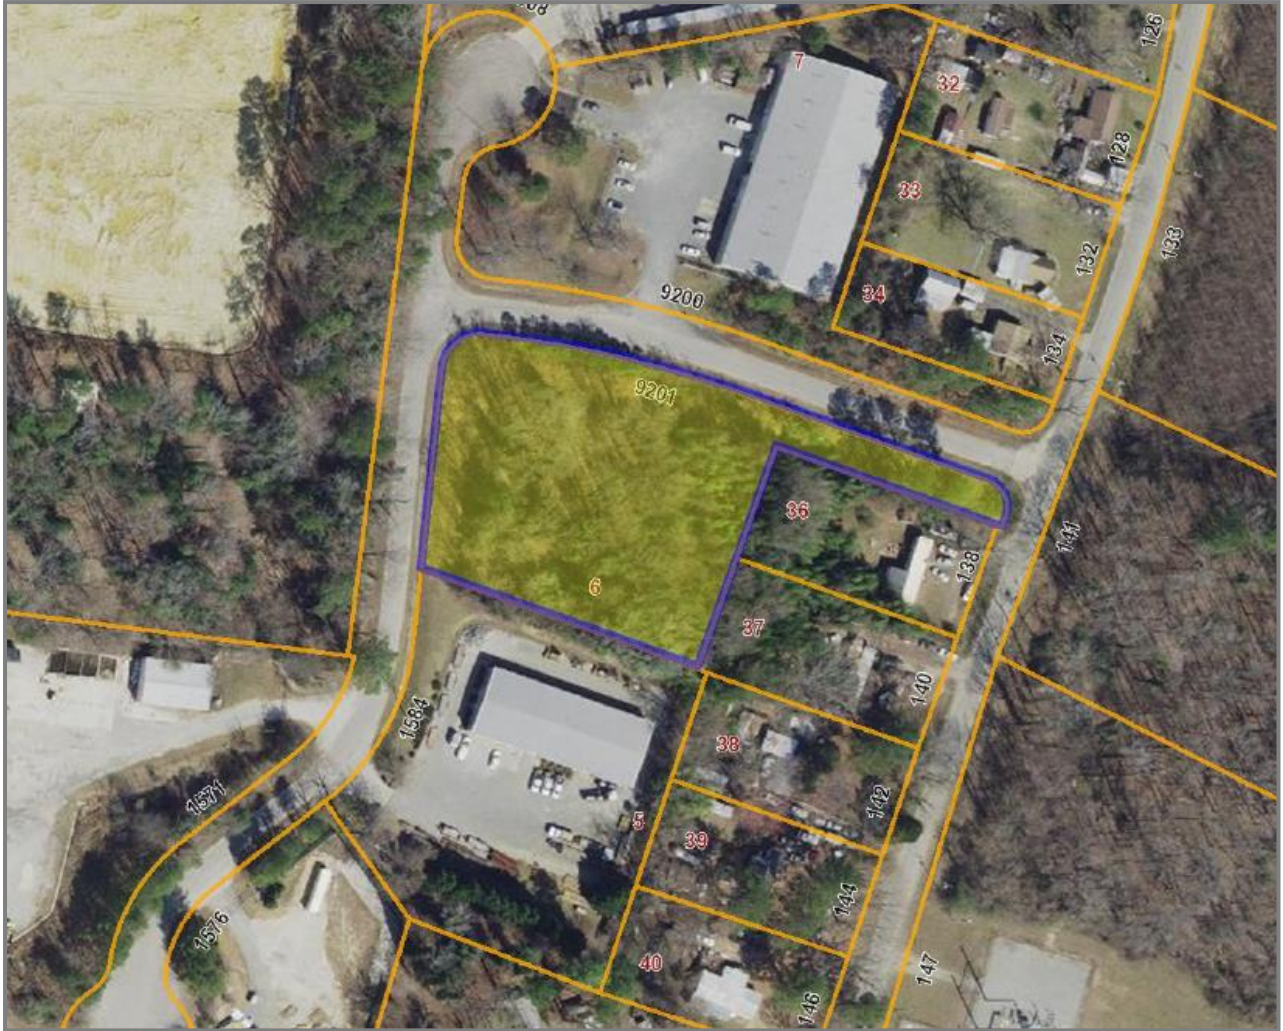

Aerial

*This information was obtained from sources deemed to be reliable, but is not warranted.
This offer subject to errors and omissions, or withdrawal, without notice.*