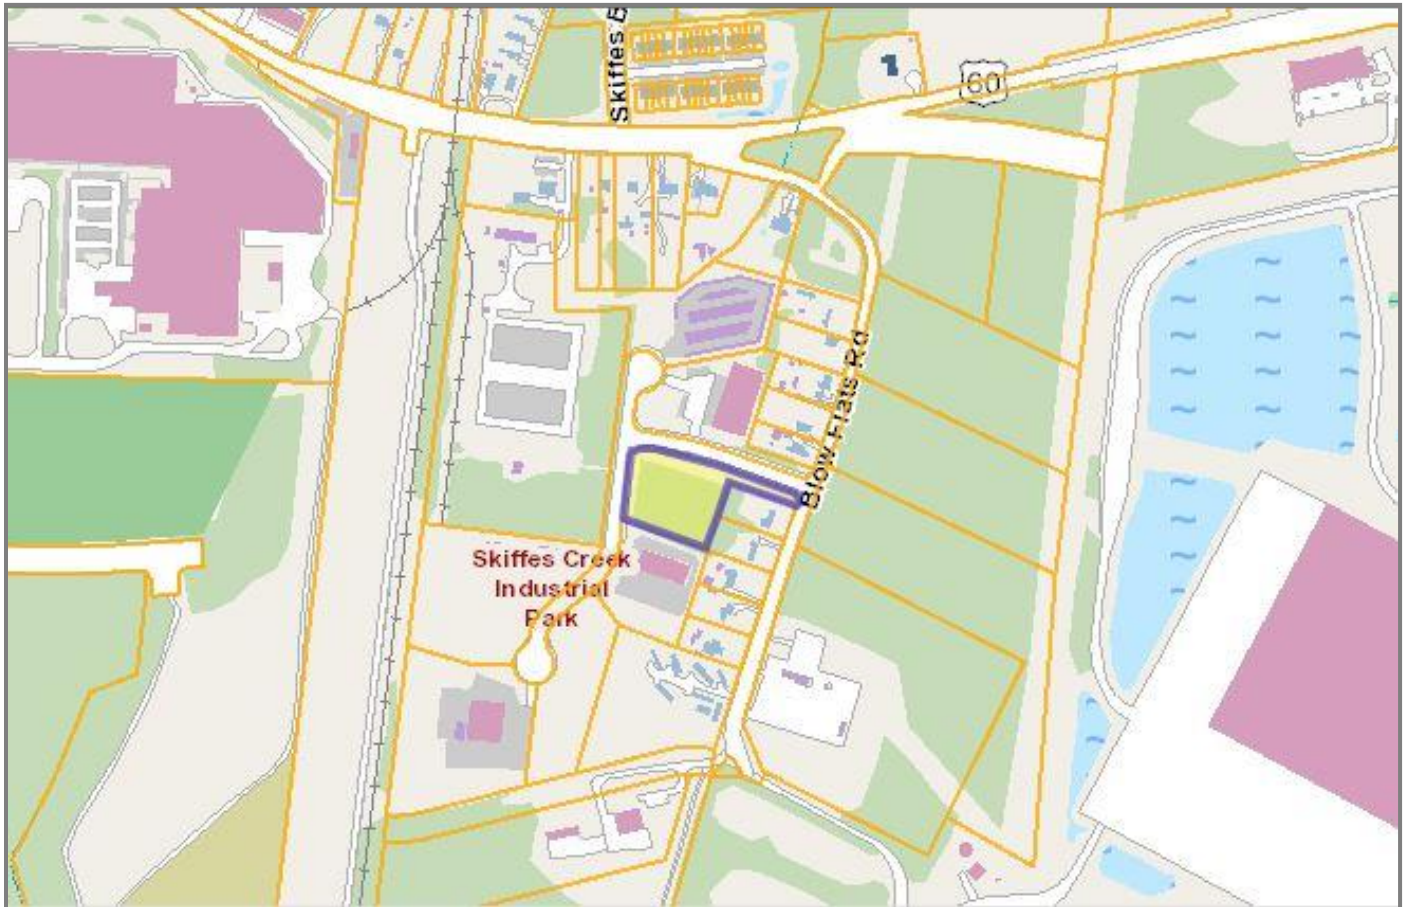

For Sale

Rare M2 Industrial Land
9201 Commerce Boulevard
Williamsburg, Virginia 23185

For Additional Information Please Contact